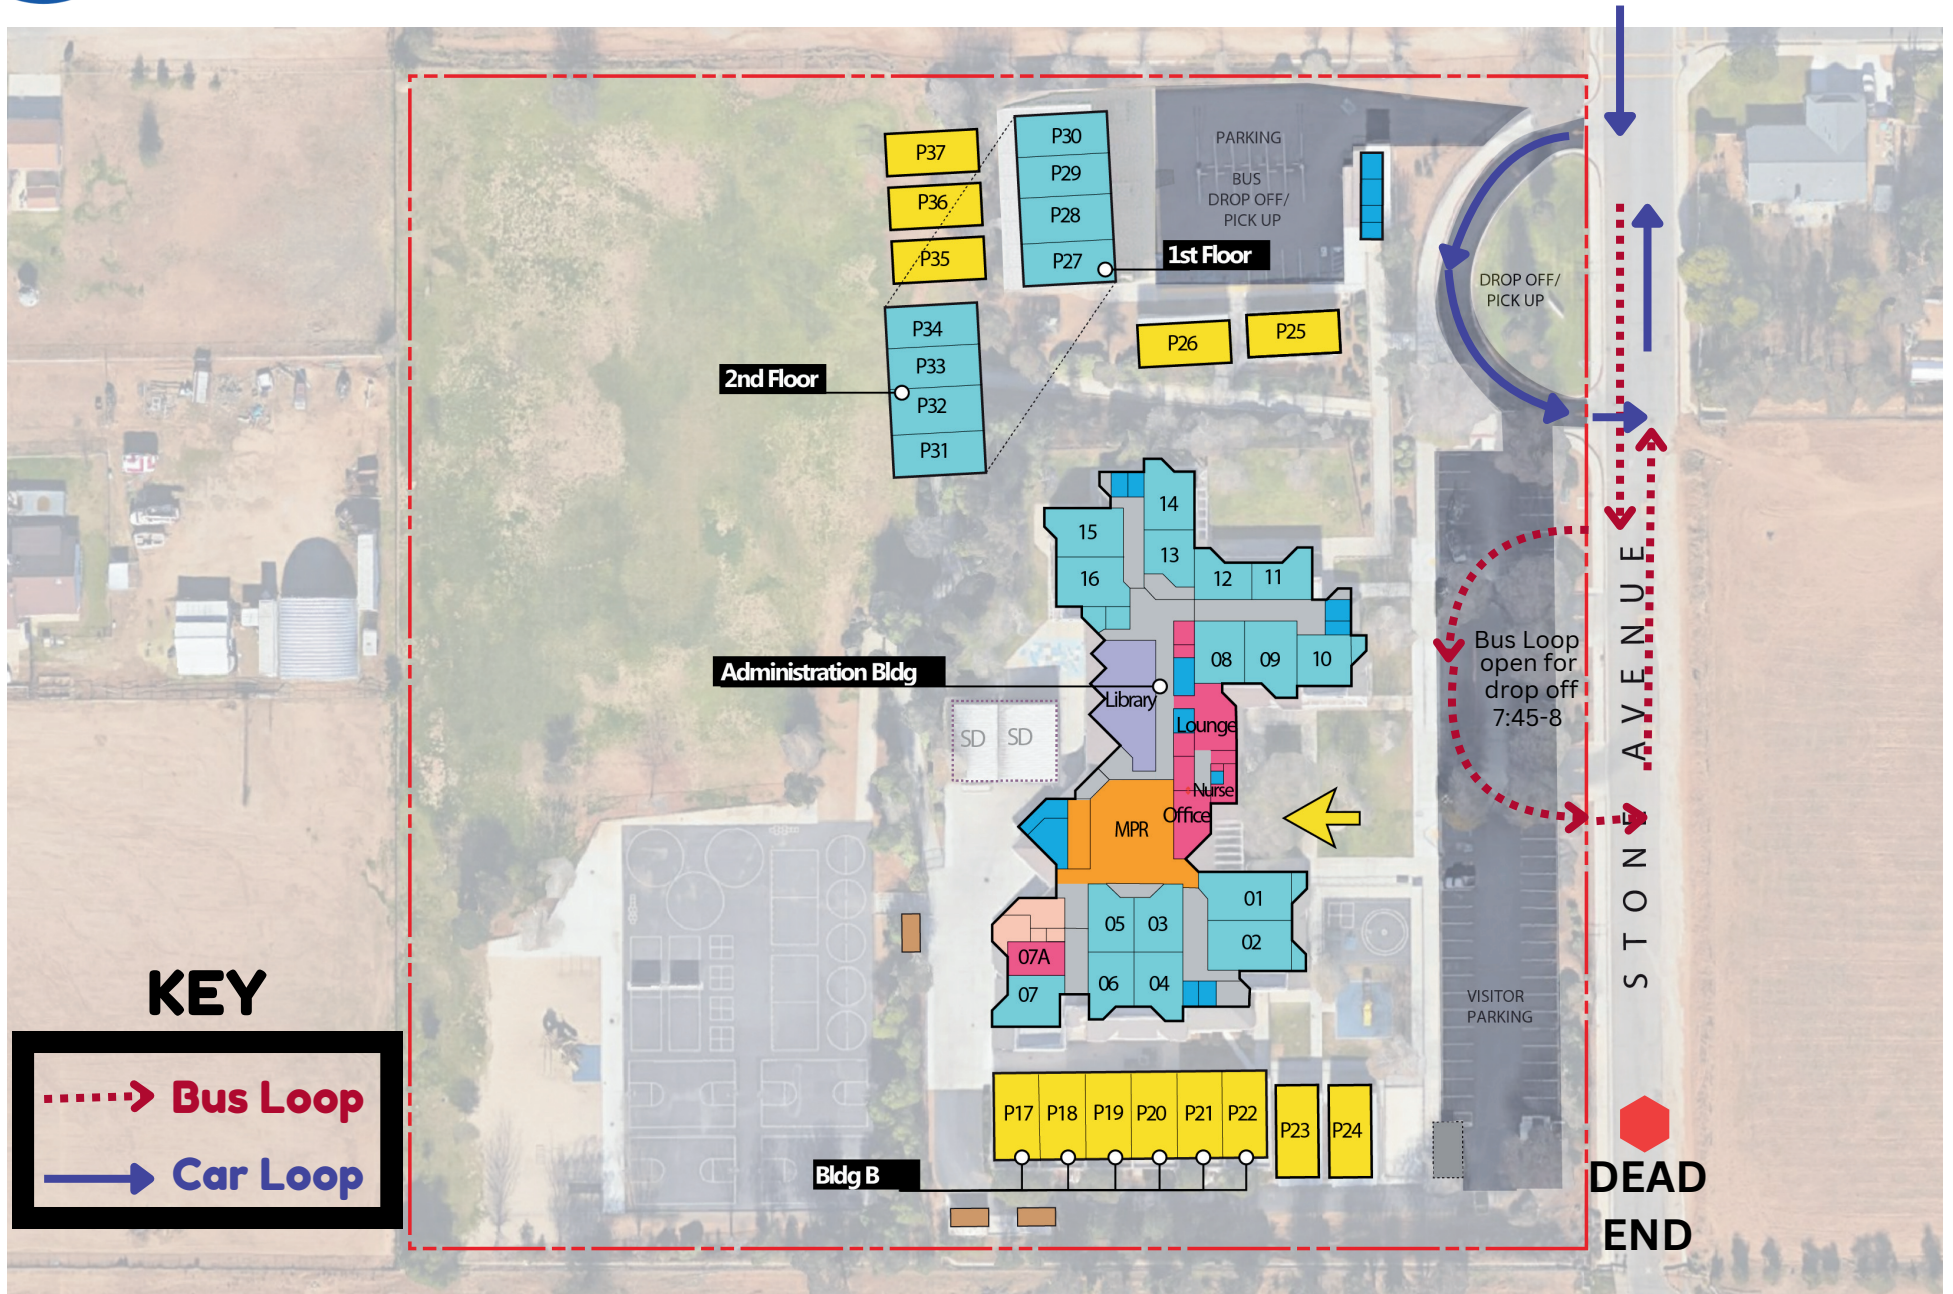

# STONE AVENUE ELEMENTARY PICKUP/DROP OFF MAP

5111 STONE AVE, JURUPA VALLEY, CA 92509

(951) 360-2859

## KEY

-----> Bus Loop

-----> Car Loop